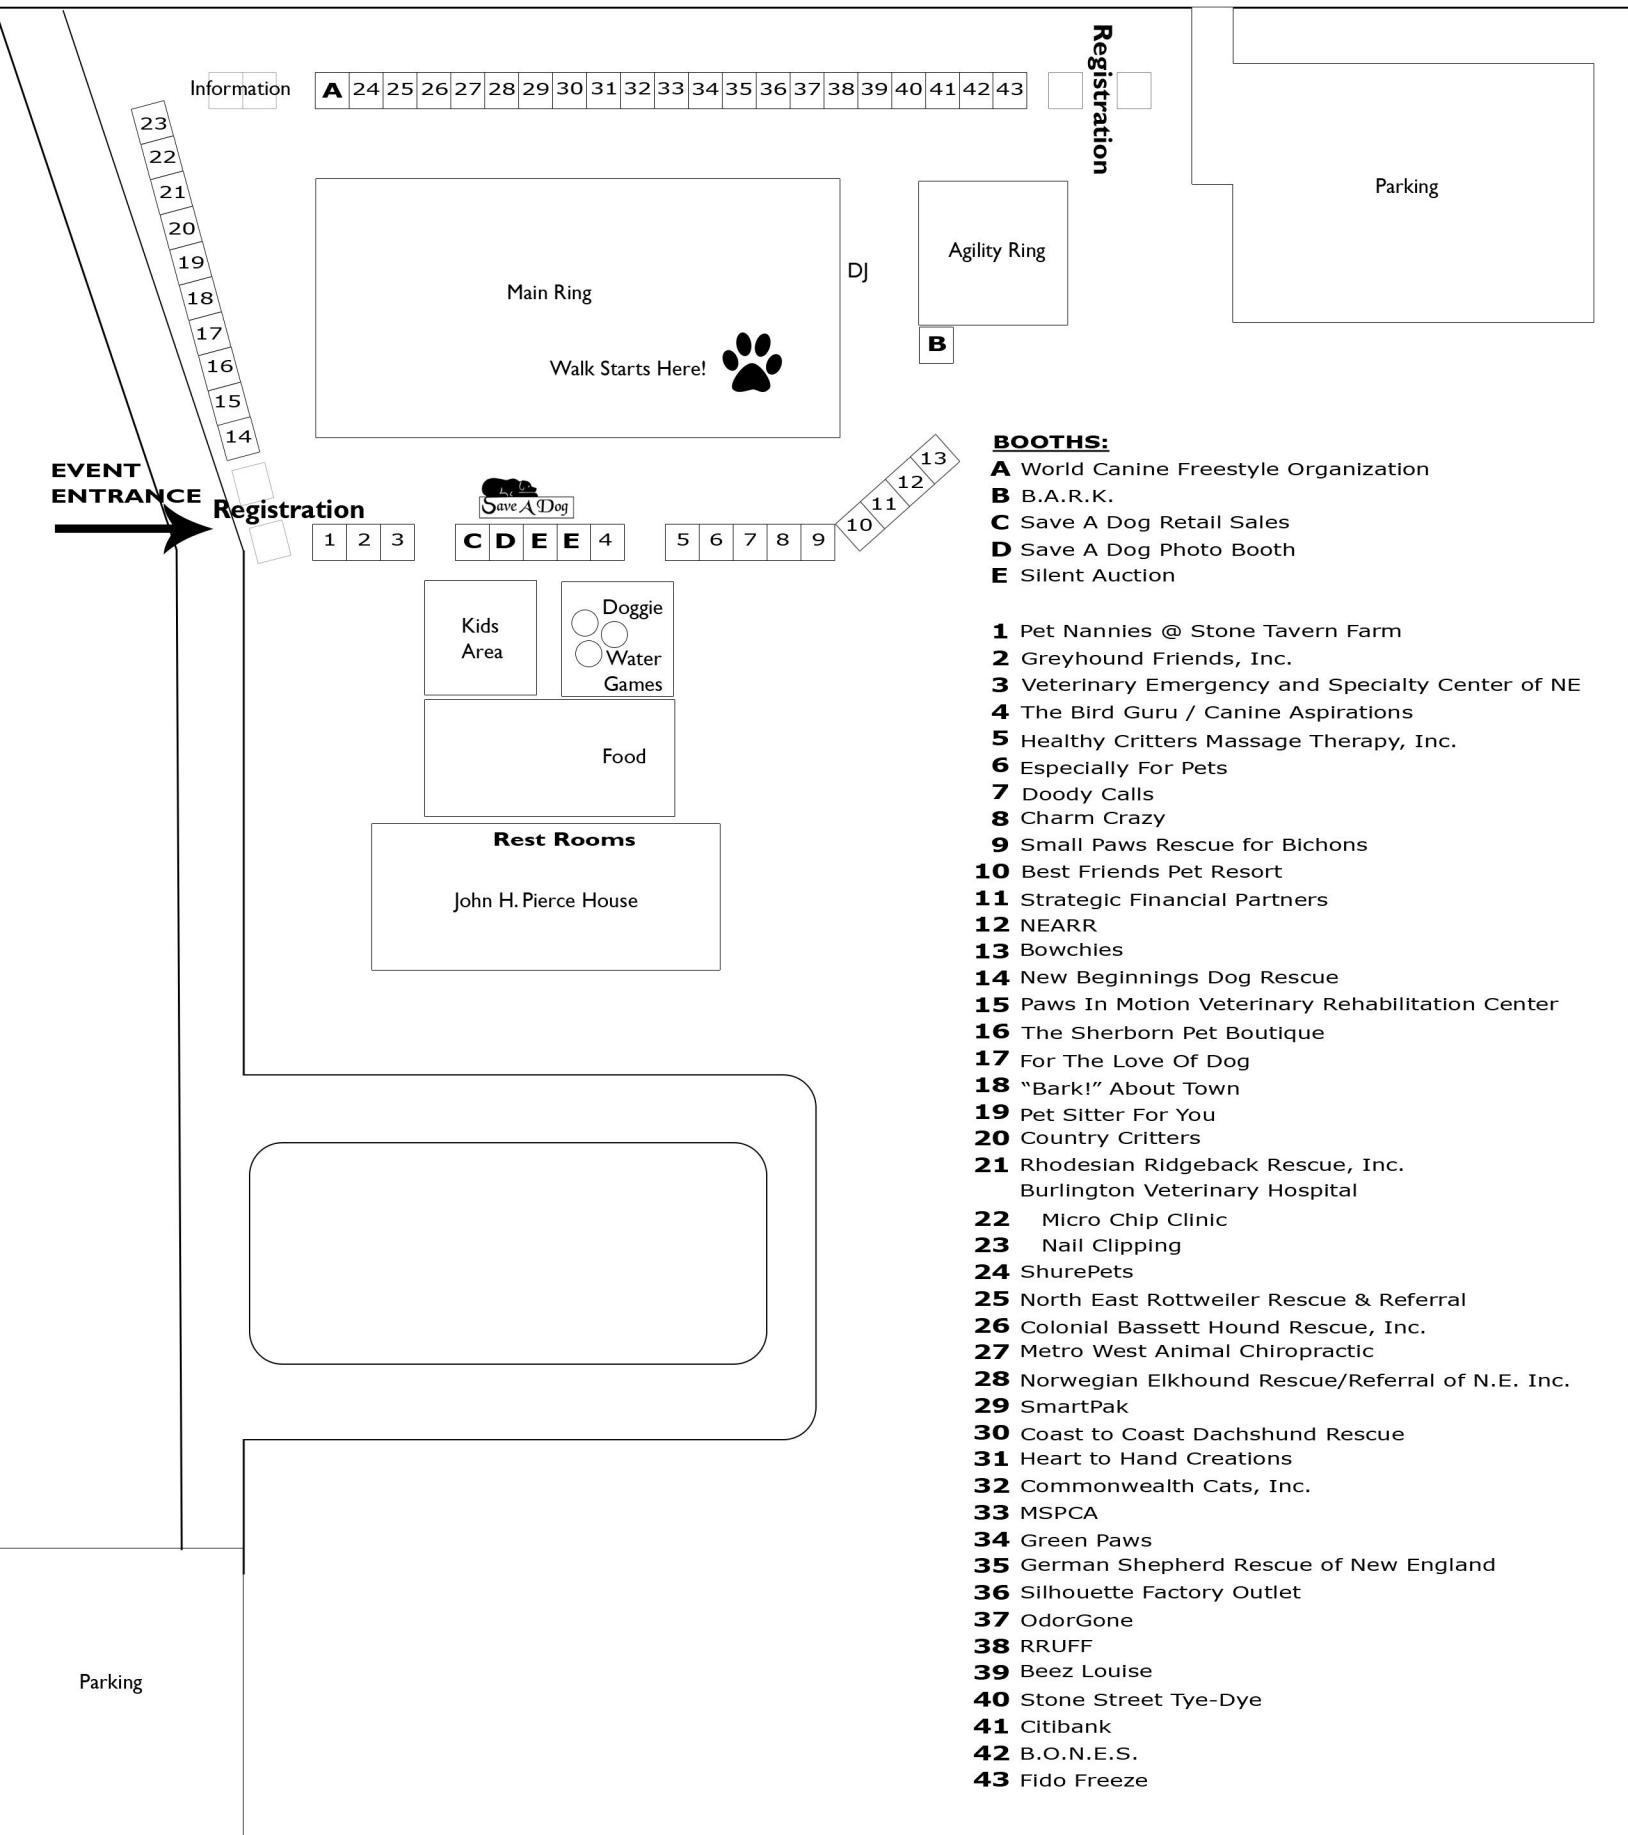

# Weston Road

Information **A** 24 25 26 27 28 29 30 31 32 33 34 35 36 37 38 39 40 41 42 43

Registration

Parking

Main Ring

DJ

Agility Ring

Walk Starts Here!

**B**

**EVENT ENTRANCE**

Registration

1 2 3

**C D E E** 4

5 6 7 8 9

10 11 12 13

Kids Area

## SITE MAP